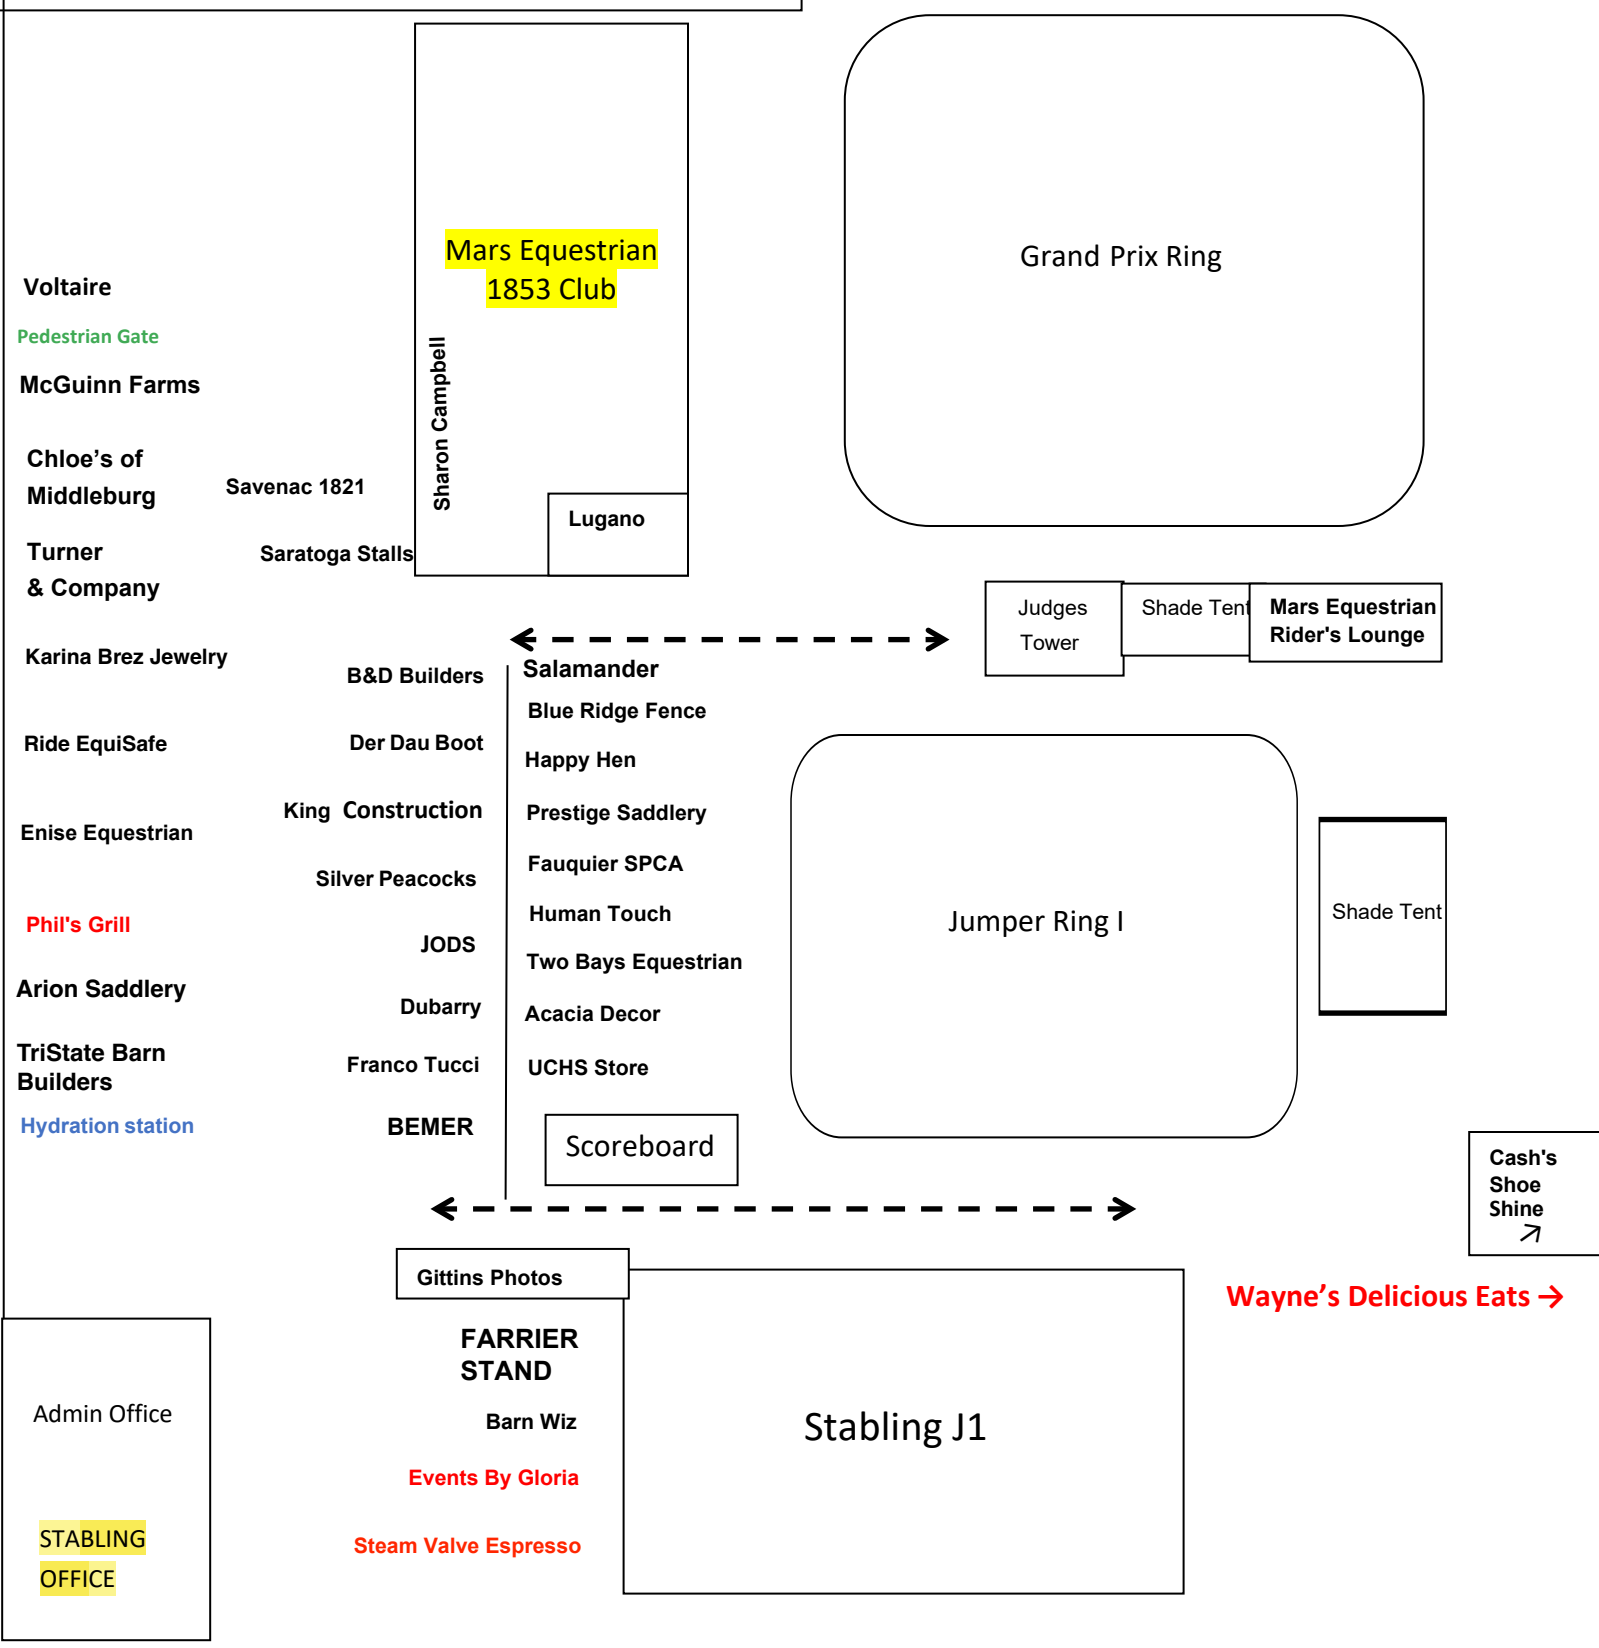

Bathroom

- EMT
- Gail Guirrerri
- Visiting Artists
- Art Under the Oaks
- Kashmir Moon
- Sweet Briar College
- Wellington & Co
- Vanner House
- Parlanti
- Heart Knot
- Fuog InterBuild

Judges

- Bluewater Kitchen
- Middleburg Essentials
- The Blake
- Mache Market
- The Common Tote
- Little Pink Truck

Hydration Station

- Joey Wolffer
- J. Cecile
- Stylish In The Saddle
- Fairfax & Favor
- The In Gate

Pete's Coffee & Shakes

Pedestrian Gate

Rt 50

- Sequoia Springs
- Sprout Therapeutic
- J. Wilder
- Mango Bay
- Vibershield
- Le Equus Signet
- Tilley's Pet Supplies
- Calvert Collection
- French Boutique
- Vogel NYC
- Linda Luster
- Charles Ancona
- Lauracea

Locke Store

Virginia Tractor

Golf carts only

ANTARES

United Metro Golf Carts-at end of road

CROSSING
XX Police XX

Upperville Horse Show 2024 Jumper Vendor Map

(Picnic Tables 10X10 Tent
Behind Stone Wall)
XXXXXXXXXXXXXXXXXXXXXXX

Voltaire
Pedestrian Gate
McGuinn Farms
Chloe's of Middleburg
Turner & Company

Mars Equestrian
1853 Club
Sharon Campbell
Lugano

Grand Prix Ring

Savenac 1821
Saratoga Stalls

Judges Tower
Shade Tent
Mars Equestrian Rider's Lounge